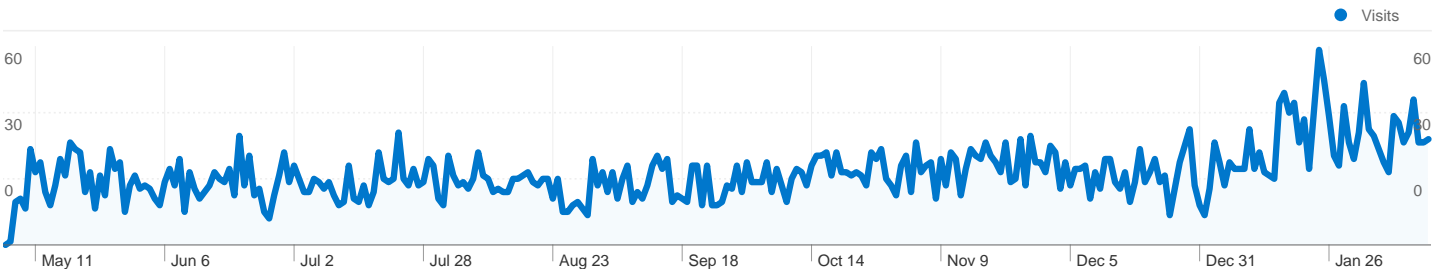

Visitors Overview

Comparing to: Site

3,666 people visited this site

 **6,276** Visits

 **3,666** Absolute Unique Visitors

 **47,395** Pageviews

 **7.55** Average Pageviews

 **00:05:38** Time on Site

All traffic sources sent a total of 6,275 visits

-  **11.35% Direct Traffic**
-  **38.63% Referring Sites**
-  **50.02% Search Engines**

- **Search Engines**
3,139.00 (50.02%)
- **Referring Sites**
2,424.00 (38.63%)
- **Direct Traffic**
712.00 (11.35%)