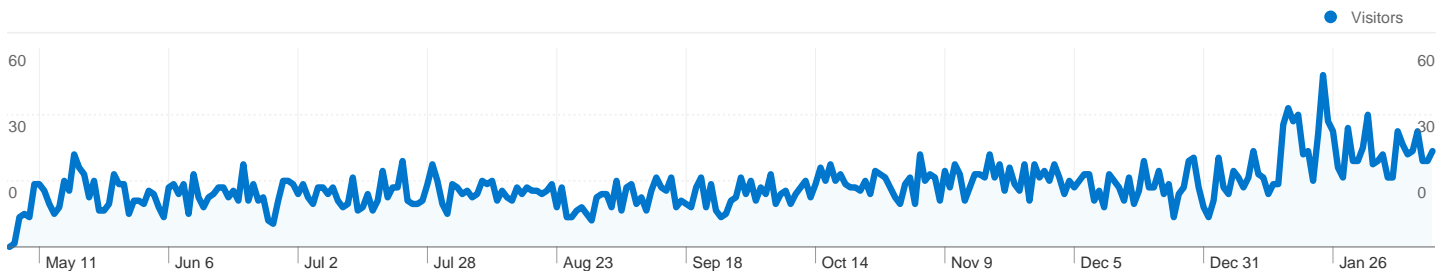

Dashboard

Comparing to: Site

Site Usage

 **6,275** Visits

 **32.67%** Bounce Rate

 **47,394** Pageviews

 **00:05:38** Avg. Time on Site

 **7.55** Pages/Visit

 **58.17%** % New Visits

Visitors Overview

Visitors
3,665

Map Overlay

Traffic Sources Overview

- **Search Engines**
3,139.00 (50.02%)
- **Referring Sites**
2,424.00 (38.63%)
- **Direct Traffic**
712.00 (11.35%)

Visitors Overview

Comparing to: Site

3,666 people visited this site

 **6,276** Visits

 **3,666** Absolute Unique Visitors

 **47,395** Pageviews

 **7.55** Average Pageviews

 **00:05:38** Time on Site

All traffic sources sent a total of 6,275 visits

-  **11.35% Direct Traffic**
-  **38.63% Referring Sites**
-  **50.02% Search Engines**

- **Search Engines**
3,139.00 (50.02%)
- **Referring Sites**
2,424.00 (38.63%)
- **Direct Traffic**
712.00 (11.35%)