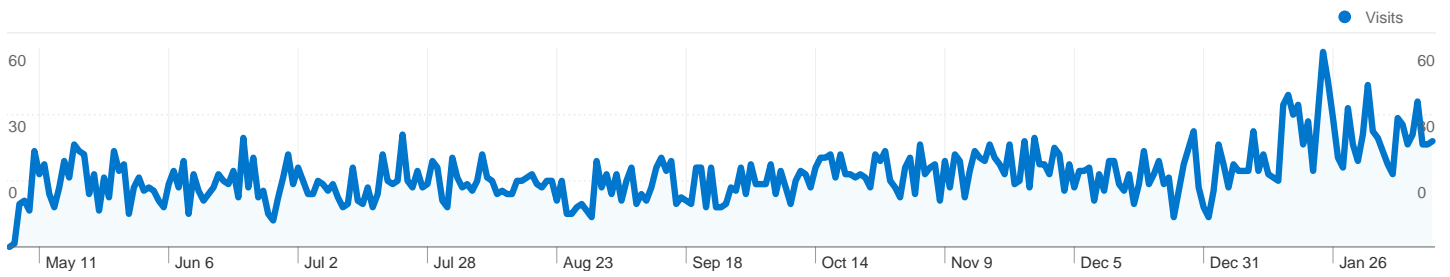

Dashboard

Comparing to: Site

Site Usage

 **6,275** Visits

 **32.67%** Bounce Rate

 **47,394** Pageviews

 **00:05:38** Avg. Time on Site

 **7.55** Pages/Visit

 **58.17%** % New Visits

Visitors Overview

Visitors
3,665

Map Overlay

Traffic Sources Overview

- **Search Engines**
3,139.00 (50.02%)
- **Referring Sites**
2,424.00 (38.63%)
- **Direct Traffic**
712.00 (11.35%)

Visitors Overview

Comparing to: Site

3,666 people visited this site

 **6,276** Visits

 **3,666** Absolute Unique Visitors

 **47,395** Pageviews

 **7.55** Average Pageviews

 **00:05:38** Time on Site

Visits	Pages/Visit	Avg. Time on Site	% New Visits	Bounce Rate	
6,275 % of Site Total: 100.00%	7.55 Site Avg: 7.55 (0.00%)	00:05:38 Site Avg: 00:05:38 (0.00%)	58.34% Site Avg: 58.17% (0.30%)	32.67% Site Avg: 32.67% (0.00%)	
Country/Territory	Visits	Pages/Visit	Avg. Time on Site	% New Visits	Bounce Rate
United States	5,586	7.54	00:05:41	58.47%	32.80%
Canada	519	8.01	00:05:20	54.34%	29.87%
United Kingdom	23	6.48	00:04:58	78.26%	39.13%
Australia	19	8.42	00:03:46	73.68%	42.11%
(not set)	19	5.95	00:04:19	68.42%	26.32%
Poland	15	7.40	00:07:49	20.00%	20.00%
Iceland	9	11.78	00:09:18	44.44%	0.00%
Brazil	9	1.33	00:00:00	0.00%	66.67%
New Zealand	7	5.43	00:05:49	71.43%	28.57%