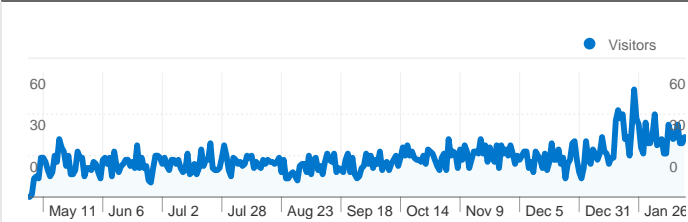

Visitors Overview

Visitors
3,665