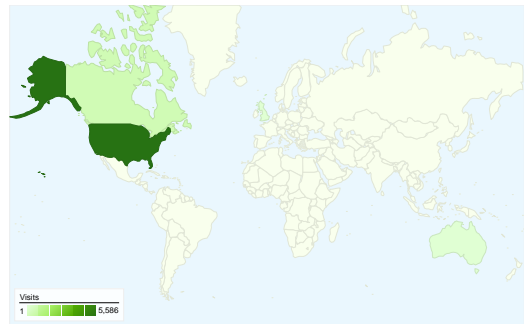

 **58.17%** % New Visits

Visitors Overview

Visitors
3,665

Map Overlay

Traffic Sources Overview

- **Search Engines**
3,139.00 (50.02%)
- **Referring Sites**
2,424.00 (38.63%)
- **Direct Traffic**
712.00 (11.35%)

Visitors Overview

Comparing to: Site

3,666 people visited this site

 **6,276** Visits

 **3,666** Absolute Unique Visitors

 **47,395** Pageviews

 **7.55** Average Pageviews

 **00:05:38** Time on Site

All traffic sources sent a total of 6,275 visits

-  **11.35% Direct Traffic**
-  **38.63% Referring Sites**
-  **50.02% Search Engines**

- **Search Engines**
3,139.00 (50.02%)
- **Referring Sites**
2,424.00 (38.63%)
- **Direct Traffic**
712.00 (11.35%)

Visits	Pages/Visit	Avg. Time on Site	% New Visits	Bounce Rate	
6,275 % of Site Total: 100.00%	7.55 Site Avg: 7.55 (0.00%)	00:05:38 Site Avg: 00:05:38 (0.00%)	58.34% Site Avg: 58.17% (0.30%)	32.67% Site Avg: 32.67% (0.00%)	
Country/Territory	Visits	Pages/Visit	Avg. Time on Site	% New Visits	Bounce Rate
United States	5,586	7.54	00:05:41	58.47%	32.80%
Canada	519	8.01	00:05:20	54.34%	29.87%
United Kingdom	23	6.48	00:04:58	78.26%	39.13%
Australia	19	8.42	00:03:46	73.68%	42.11%
(not set)	19	5.95	00:04:19	68.42%	26.32%
Poland	15	7.40	00:07:49	20.00%	20.00%
Iceland	9	11.78	00:09:18	44.44%	0.00%
Brazil	9	1.33	00:00:00	0.00%	66.67%
New Zealand	7	5.43	00:05:49	71.43%	28.57%