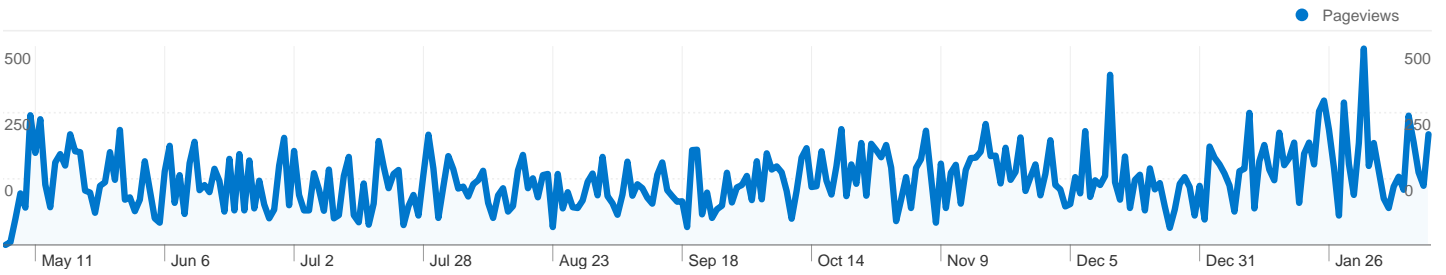

Content Overview

Comparing to: Site

Pages on this site were viewed a total of 47,395 times

47,395 Pageviews

31,181 Unique Views

32.68% Bounce Rate

Top Content

Pages	Pageviews	% Pageviews
/site/suzukilt230svault/help-how-to-s	5,440	11.48%
/site/suzukilt230svault/specs-info	5,298	11.18%
/site/suzukilt230svault/parts-diagrams	3,746	7.91%
/site/suzukilt230svault/	3,122	6.59%
/site/suzukilt230svault/gallery	2,913	6.15%