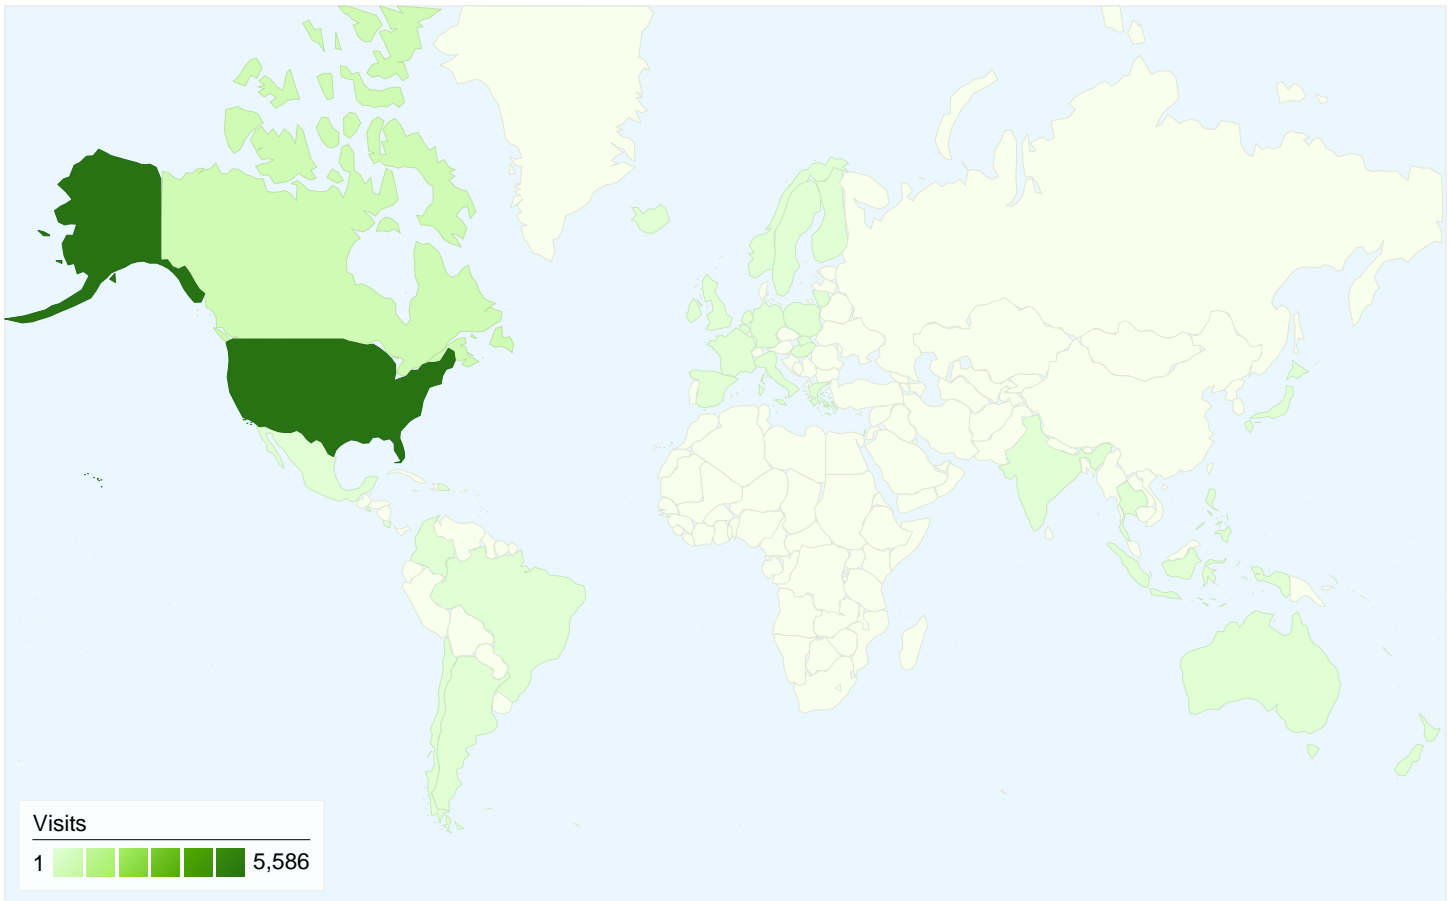

6,275 visits came from 38 countries/territories

Site Usage

Visits	Pages/Visit	Avg. Time on Site	% New Visits	Bounce Rate	
6,275 % of Site Total: 100.00%	7.55 Site Avg: 7.55 (0.00%)	00:05:38 Site Avg: 00:05:38 (0.00%)	58.34% Site Avg: 58.17% (0.30%)	32.67% Site Avg: 32.67% (0.00%)	
Country/Territory	Visits	Pages/Visit	Avg. Time on Site	% New Visits	Bounce Rate
United States	5,586	7.54	00:05:41	58.47%	32.80%
Canada	519	8.01	00:05:20	54.34%	29.87%
United Kingdom	23	6.48	00:04:58	78.26%	39.13%
Australia	19	8.42	00:03:46	73.68%	42.11%
(not set)	19	5.95	00:04:19	68.42%	26.32%
Poland	15	7.40	00:07:49	20.00%	20.00%
Iceland	9	11.78	00:09:18	44.44%	0.00%
Brazil	9	1.33	00:00:00	0.00%	66.67%
New Zealand	7	5.43	00:05:49	71.43%	28.57%