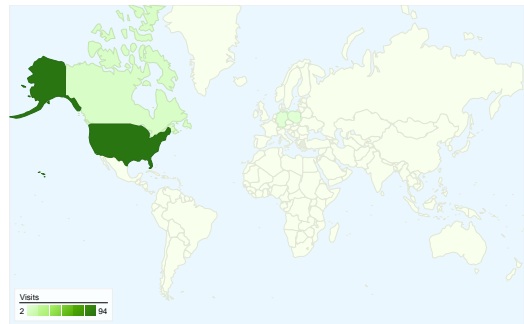

Map Overlay world

Traffic Sources Overview

- **Referring Sites**
  54.00 (51.92%)
- **Direct Traffic**
  30.00 (28.85%)
- **Search Engines**
  20.00 (19.23%)

Content Overview

Pages	Pageviews	% Pageviews
/site/suzukilt230svault/help-	153	14.57%
/site/suzukilt230svault/parts-	106	10.10%
/site/suzukilt230svault/	95	9.05%
/site/suzukilt230svault/gallery	74	7.05%
/site/suzukilt230svault/specs-	71	6.76%