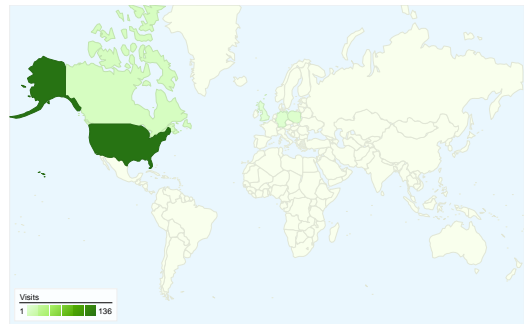

Dashboard

Comparing to: Site

Site Usage

154 Visits

12.99% Bounce Rate

1,546 Pageviews

00:07:21 Avg. Time on Site

10.04 Pages/Visit

55.19% % New Visits

Visitors Overview

Visitors
85

Map Overlay world

Traffic Sources Overview

- **Referring Sites**
75.00 (48.70%)
- **Direct Traffic**
47.00 (30.52%)
- **Search Engines**
32.00 (20.78%)

Content Overview

Visitors Overview

Comparing to: Site

85 people visited this site

154 Visits

85 Absolute Unique Visitors

1,546 Pageviews

10.04 Average Pageviews

00:07:21 Time on Site

154 visits came from 6 countries/territories

Site Usage

Visits 154 % of Site Total: 100.00%	Pages/Visit 10.04 Site Avg: 10.04 (0.00%)	Avg. Time on Site 00:07:21 Site Avg: 00:07:21 (0.00%)	% New Visits 55.19% Site Avg: 55.19% (0.00%)	Bounce Rate 12.99% Site Avg: 12.99% (0.00%)	
Country/Territory	Visits	Pages/Visit	Avg. Time on Site	% New Visits	Bounce Rate
United States	136	10.01	00:07:01	51.47%	12.50%
Canada	9	10.11	00:08:00	100.00%	22.22%
Poland	4	8.75	00:09:14	25.00%	0.00%
Germany	3	6.33	00:08:19	100.00%	33.33%
United Kingdom	1	36.00	00:41:52	100.00%	0.00%
Spain	1	4.00	00:01:32	100.00%	0.00%