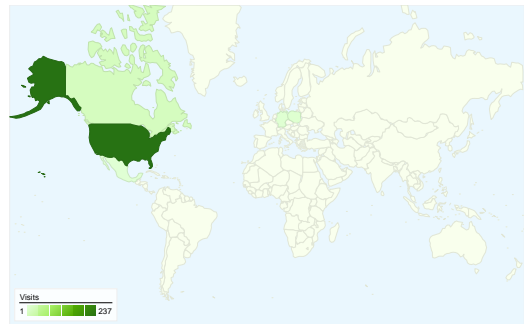

Site Usage

266 Visits

18.42% Bounce Rate

2,539 Pageviews

00:07:17 Avg. Time on Site

9.55 Pages/Visit

52.63% % New Visits

Visitors Overview

Visitors
140

Map Overlay world

Traffic Sources Overview

- **Referring Sites**
125.00 (46.99%)
- **Search Engines**
79.00 (29.70%)
- **Direct Traffic**
62.00 (23.31%)

Content Overview

Pages	Pageviews	% Pageviews
/site/suzukilt230svault/help-	310	12.21%
/site/suzukilt230svault/	245	9.65%
/site/suzukilt230svault/parts-	217	8.55%
/site/suzukilt230svault/specs-	174	6.85%
/site/suzukilt230svault/gallery	169	6.66%

Visitors Overview

140 people visited this site

266 Visits

140 Absolute Unique Visitors

2,539 Pageviews

9.55 Average Pageviews

00:07:17 Time on Site

18.42% Bounce Rate

266 visits came from 10 countries/territories

Site Usage

Country/Territory	Visits	Pages/Visit	Avg. Time on Site	% New Visits	Bounce Rate
Visits 266 % of Site Total: 100.00%	Pages/Visit 9.55 Site Avg: 9.55 (0.00%)	Avg. Time on Site 00:07:17 Site Avg: 00:07:17 (0.00%)	% New Visits 53.01% Site Avg: 52.63% (0.71%)	Bounce Rate 18.42% Site Avg: 18.42% (0.00%)	
United States	237	9.66	00:07:13	50.21%	17.30%
Canada	16	8.88	00:07:21	75.00%	31.25%
Poland	4	8.75	00:09:14	25.00%	0.00%
Germany	3	6.33	00:08:19	100.00%	33.33%
Mexico	1	1.00	00:00:00	100.00%	100.00%
Australia	1	1.00	00:00:00	100.00%	100.00%
Spain	1	4.00	00:01:32	100.00%	0.00%
Norway	1	6.00	00:01:54	100.00%	0.00%
United Kingdom	1	36.00	00:41:52	100.00%	0.00%