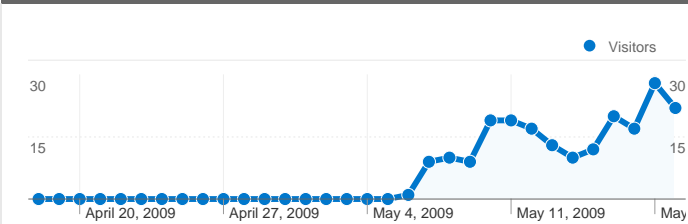

Site Usage

266 Visits

18.42% Bounce Rate

2,539 Pageviews

00:07:17 Avg. Time on Site

9.55 Pages/Visit

52.63% % New Visits

Visitors Overview

Visitors Overview

140 people visited this site

266 Visits

140 Absolute Unique Visitors

2,539 Pageviews

9.55 Average Pageviews

00:07:17 Time on Site

18.42% Bounce Rate

266 visits came from 10 countries/territories

Site Usage

Country/Territory	Visits	Pages/Visit	Avg. Time on Site	% New Visits	Bounce Rate
Visits 266 % of Site Total: 100.00%	Pages/Visit 9.55 Site Avg: 9.55 (0.00%)	Avg. Time on Site 00:07:17 Site Avg: 00:07:17 (0.00%)	% New Visits 53.01% Site Avg: 52.63% (0.71%)	Bounce Rate 18.42% Site Avg: 18.42% (0.00%)	
United States	237	9.66	00:07:13	50.21%	17.30%
Canada	16	8.88	00:07:21	75.00%	31.25%
Poland	4	8.75	00:09:14	25.00%	0.00%
Germany	3	6.33	00:08:19	100.00%	33.33%
Mexico	1	1.00	00:00:00	100.00%	100.00%
Australia	1	1.00	00:00:00	100.00%	100.00%
Spain	1	4.00	00:01:32	100.00%	0.00%
Norway	1	6.00	00:01:54	100.00%	0.00%
United Kingdom	1	36.00	00:41:52	100.00%	0.00%

Sweden	1	6.00	00:00:29	100.00%	0.00%
					1 - 10 of 10

Content Overview

Comparing to: Site

Pages on this site were viewed a total of 2,539 times

2,539 Pageviews

1,618 Unique Views

18.42% Bounce Rate

Top Content