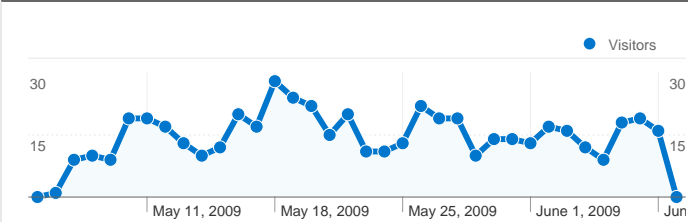

## Site Usage

**644** Visits

**22.67%** Bounce Rate

**5,576** Pageviews

**00:06:30** Avg. Time on Site

**8.66** Pages/Visit

**55.75%** % New Visits

## Visitors Overview

**Visitors**  
**359**

## 644 visits came from 11 countries/territories

Site Usage

Visits	Pages/Visit	Avg. Time on Site	% New Visits	Bounce Rate	
<b>644</b> % of Site Total: 100.00%	<b>8.66</b> Site Avg: 8.66 (0.00%)	<b>00:06:30</b> Site Avg: 00:06:30 (0.00%)	<b>55.90%</b> Site Avg: 55.75% (0.28%)	<b>22.67%</b> Site Avg: 22.67% (0.00%)	
Country/Territory	Visits	Pages/Visit	Avg. Time on Site	% New Visits	Bounce Rate
United States	<b>588</b>	8.70	00:06:21	55.44%	22.45%
Canada	<b>37</b>	7.78	00:07:23	62.16%	29.73%
Poland	<b>7</b>	10.29	00:13:47	14.29%	0.00%
Germany	<b>3</b>	6.33	00:08:19	100.00%	33.33%
Spain	<b>2</b>	12.50	00:05:21	50.00%	0.00%
Norway	<b>2</b>	4.00	00:01:44	50.00%	0.00%
United Kingdom	<b>1</b>	36.00	00:41:52	100.00%	0.00%
Australia	<b>1</b>	1.00	00:00:00	100.00%	100.00%
Mexico	<b>1</b>	1.00	00:00:00	100.00%	100.00%

# Content Overview

Comparing to: Site

Pages on this site were viewed a total of **5,576** times

 **5,576** Pageviews

 **3,567** Unique Views

 **22.67%** Bounce Rate