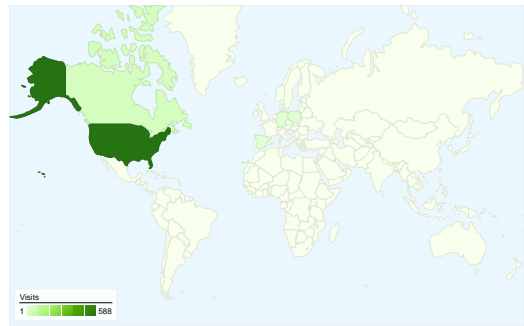

Map Overlay world

Traffic Sources Overview

- **Referring Sites**
  270.00 (41.93%)
- **Search Engines**
  246.00 (38.20%)
- **Direct Traffic**
  128.00 (19.88%)

Content Overview

Pages	Pageviews	% Pageviews
/site/suzukilt230svault/help-	617	11.07%
/site/suzukilt230svault/parts-	513	9.21%
/site/suzukilt230svault/specs-	494	8.86%
/site/suzukilt230svault/	479	8.60%
/site/suzukilt230svault/gallery	351	6.30%