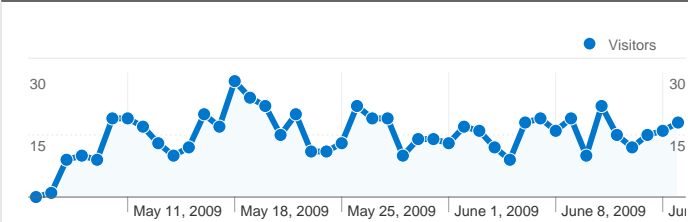

Site Usage

790 Visits

22.91% Bounce Rate

6,932 Pageviews

00:06:36 Avg. Time on Site

8.77 Pages/Visit

56.84% % New Visits

Visitors Overview

Visitors Overview

Comparing to: Site

449 people visited this site

790 Visits

449 Absolute Unique Visitors

6,932 Pageviews

8.77 Average Pageviews

00:06:36 Time on Site

790 visits came from 11 countries/territories

Site Usage

Country/Territory	Visits	Pages/Visit	Avg. Time on Site	% New Visits	Bounce Rate
Visits 790 % of Site Total: 100.00%	Pages/Visit 8.77 Site Avg: 8.77 (0.00%)	Avg. Time on Site 00:06:36 Site Avg: 00:06:36 (0.00%)	% New Visits 56.96% Site Avg: 56.84% (0.22%)	Bounce Rate 22.91% Site Avg: 22.91% (0.00%)	
United States	719	8.76	00:06:28	56.47%	22.67%
Canada	51	7.96	00:07:10	62.75%	29.41%
Poland	7	10.29	00:13:47	14.29%	0.00%
Germany	3	6.33	00:08:19	100.00%	33.33%
Spain	2	12.50	00:05:21	50.00%	0.00%
Norway	2	4.00	00:01:44	50.00%	0.00%
Mexico	2	28.00	00:13:07	100.00%	50.00%
United Kingdom	1	36.00	00:41:52	100.00%	0.00%
Australia	1	1.00	00:00:00	100.00%	100.00%

Iceland	1	2.00	00:00:17	100.00%	0.00%
					1 - 10 of 11

Content Overview

Comparing to: Site

Pages on this site were viewed a total of 6,932 times

 **6,932 Pageviews**

 **4,443 Unique Views**

 **22.91% Bounce Rate**