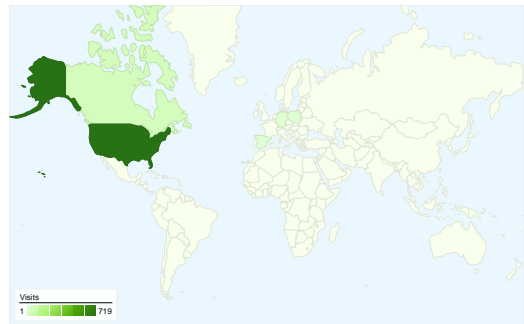

Map Overlay world

Traffic Sources Overview

- **Referring Sites**
  337.00 (42.66%)
- **Search Engines**
  305.00 (38.61%)
- **Direct Traffic**
  148.00 (18.73%)

Content Overview

Pages	Pageviews	% Pageviews
/site/suzukilt230svault/help-	813	11.73%
/site/suzukilt230svault/specs-	629	9.08%
/site/suzukilt230svault/parts-	618	8.92%
/site/suzukilt230svault/	574	8.28%
/site/suzukilt230svault/gallery	432	6.23%